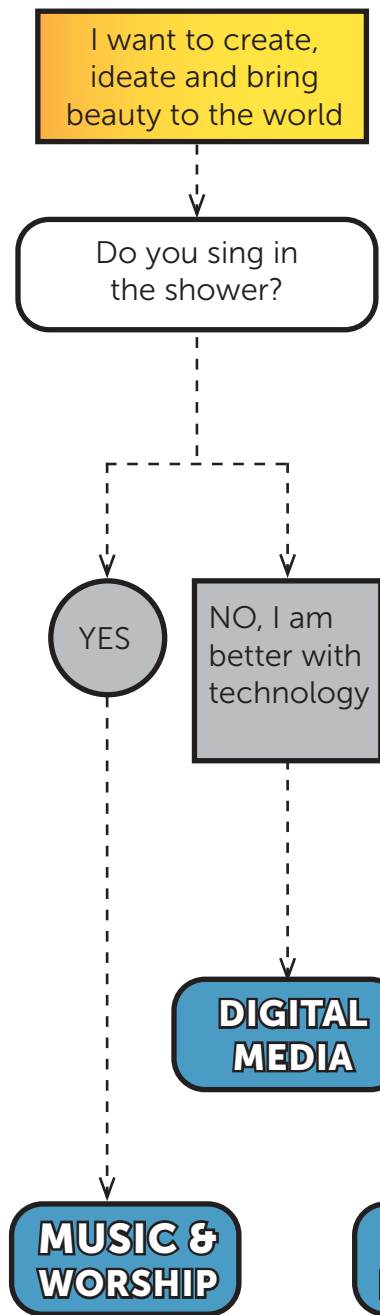

CHOOSE

What greatest need in the world do you feel most passionately about?

WHICH PROGRAM IS RIGHT FOR YOU?