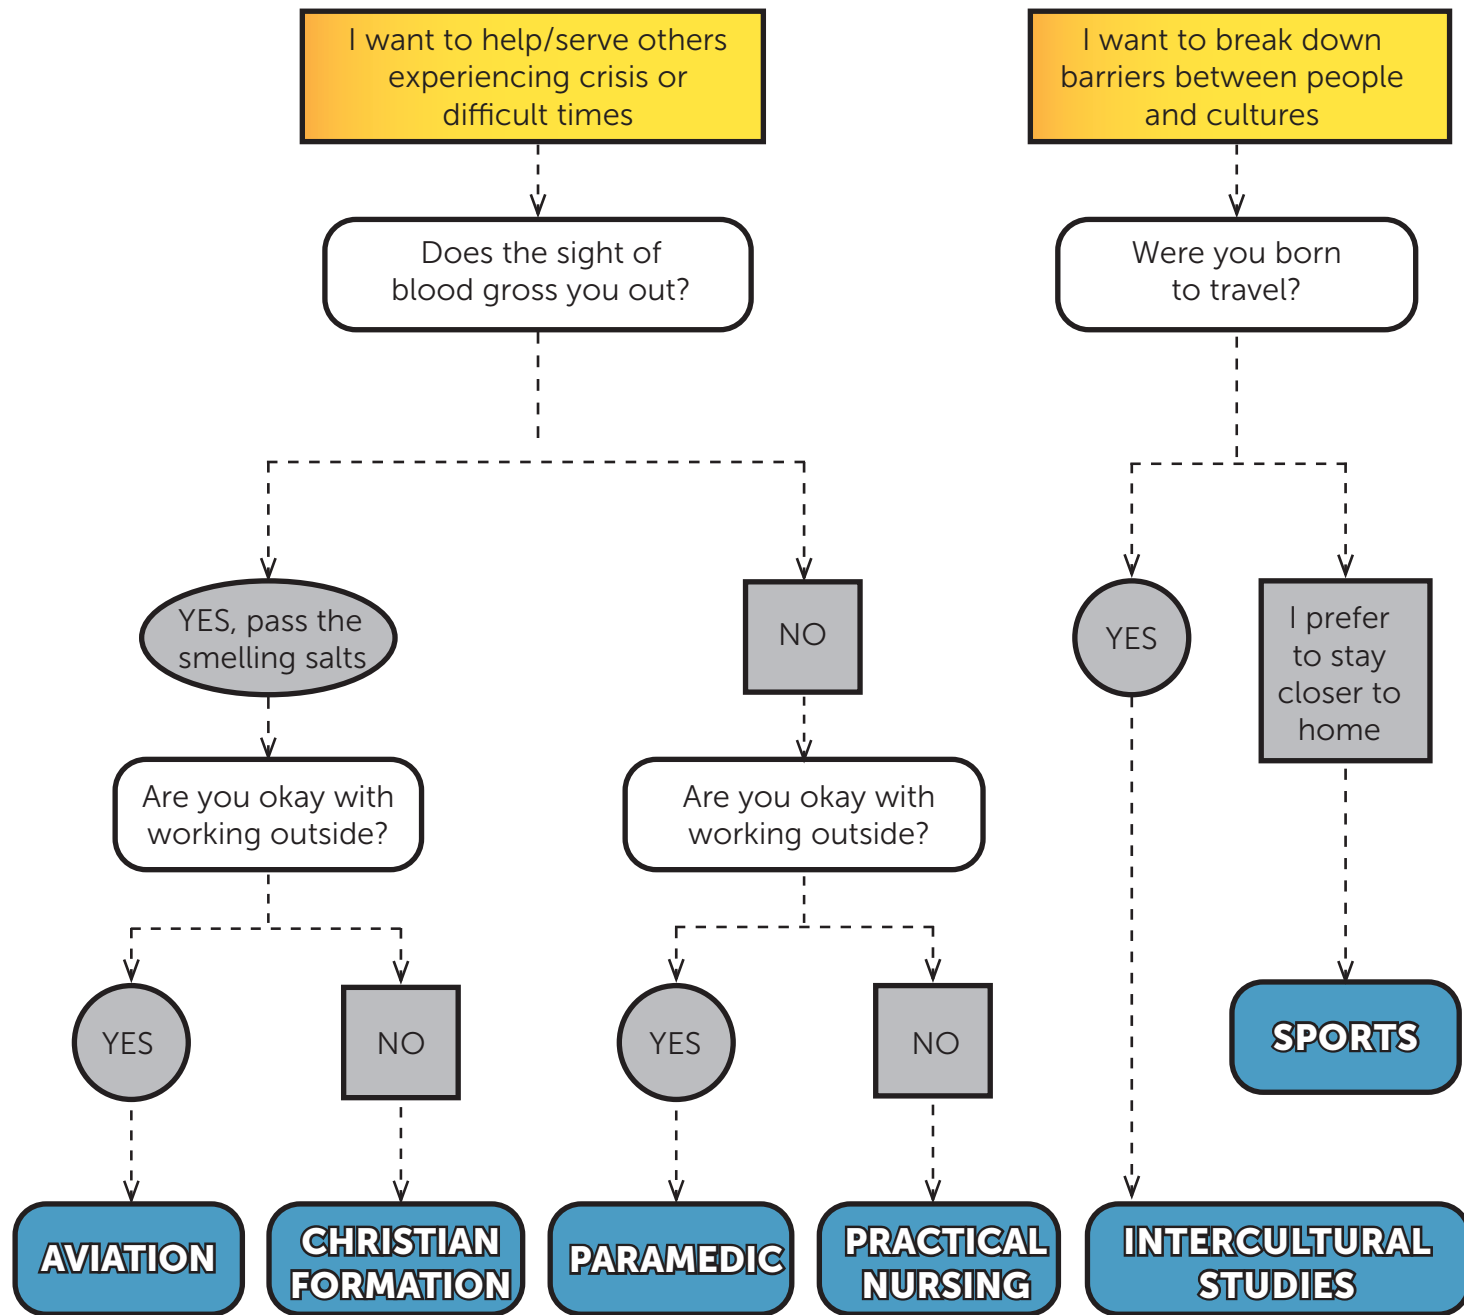

TRAVEL

Prairie is a globally-minded school preparing students to meet the greatest needs of the world. We incorporate travel and off-campus learning opportunities into all of our programs.

In the past year Prairie students have participated in educational trips to Frontier Lodge, Banff, Egypt, Ecuador, Israel, and more!

CHOOSE

What greatest need in the world do you feel most passionately about?

WHICH PROGRAM IS RIGHT FOR YOU?

AVIATION

2 YEAR DIPLOMA

Prairie Aviation Training Centre (PATC) will prepare you to pursue an exciting, fast-paced career as a commercial pilot, while learning in a supportive Christian environment. With a unique focus on training pilots for the mission field, the program will also equip you for any career in aviation.